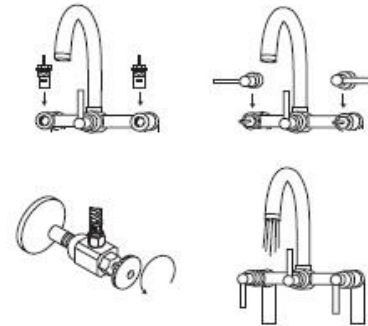

Modern Twin Lever Wall Mounted faucet

Optional Deck Mounted

Faucet meets or exceed all know codes ANSI Z124 and are UPC approved

Installation Type: Wall Mount

Design: Modern With Handheld anti backflow valve in handle

Faucet Centers: 7"

Handle Type: Lever

Features: Gooseneck, Hand Shower Included

Material: Brass

Height: 10-1/2"

Handle Material: Brass

Ceramic Disc Cartridges: Yes

Couplers Included: Yes

Hand Shower Hose Length: 60"

Hand Shower Style: Modern

- Wall-mount couplers included.
- 2" wall coupler shown in photography.
- Spout reach with 2" / 4" / 6" couplers: 10" / 12" / 14".
- Solid brass construction.
- Hand shower wand measures 7-1/4" long.